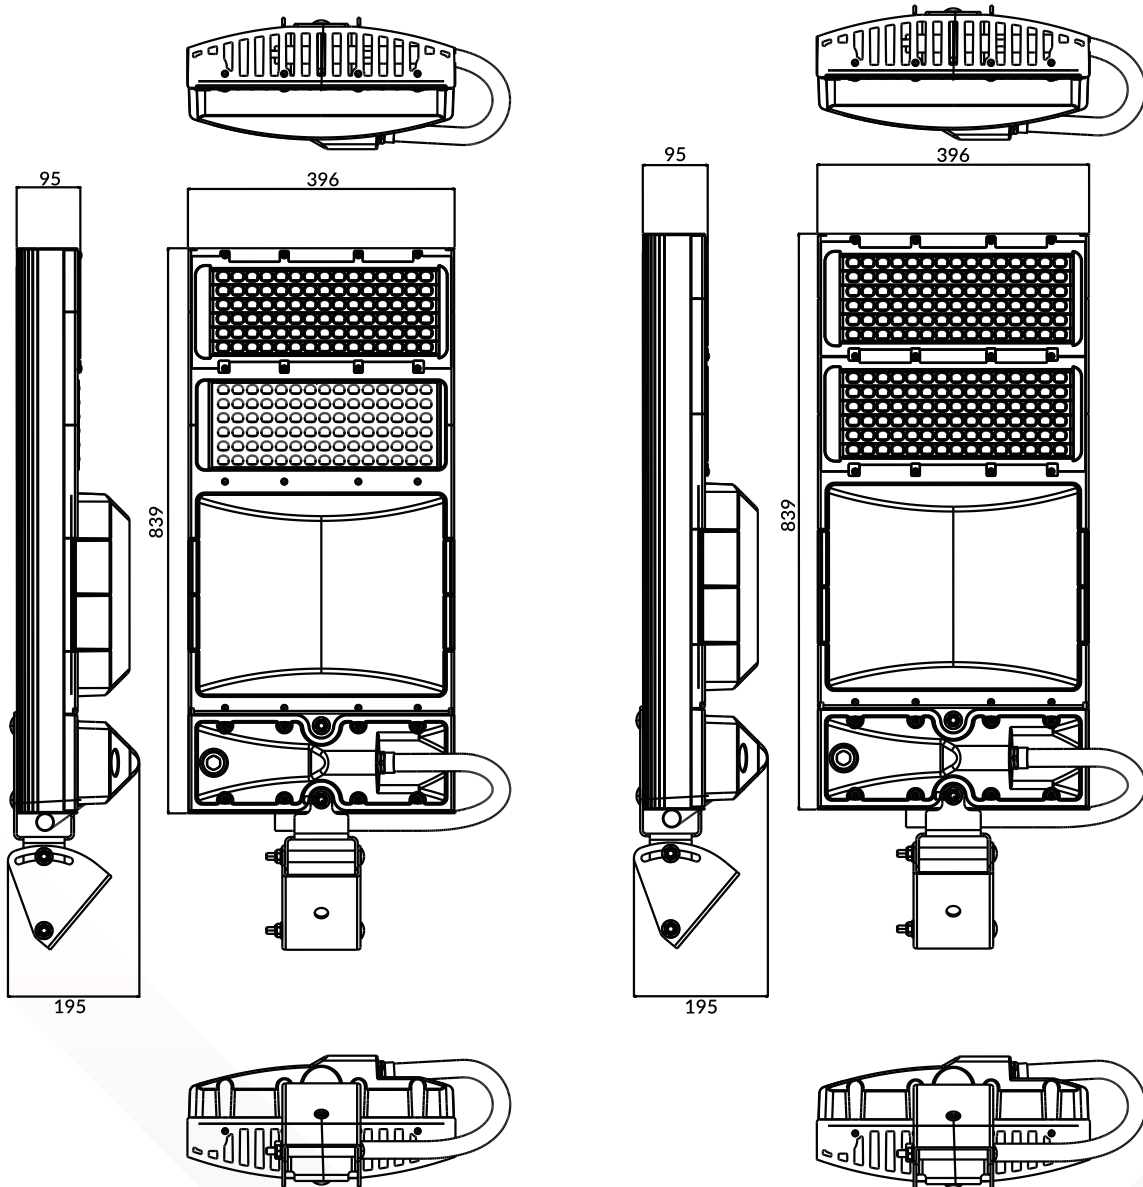

HELIOS MAXX SERIES

250W & 500W Optic 1 Internal Drivers