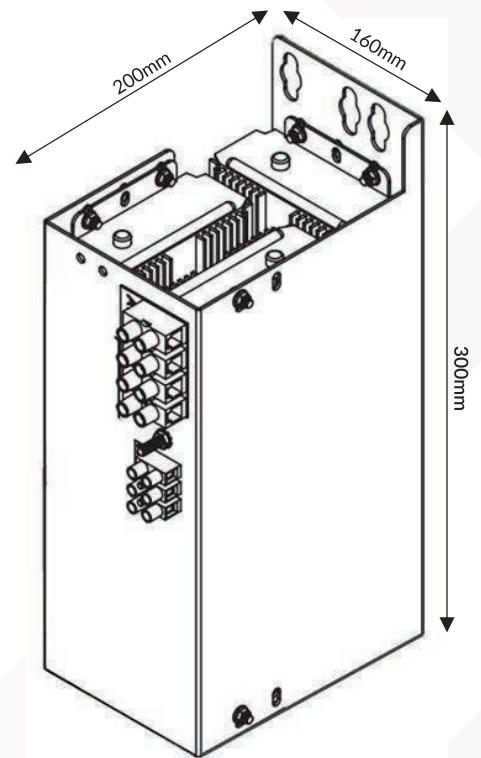

1500W REMOTE GEAR TRAY

220 - 480v - DALI

240V SINGLE PHASE OR 415V TWO PHASE

MODEL	INPUT VOLTAGE	CURRENT DRAW	DIMMING	DIMENSIONS	WEIGHT	WARRANTY
Legacy 1500W GT	200-480VAC	240V-7A/415V-4.5A	DALI	300x200x160mm	10.3kg	10 years