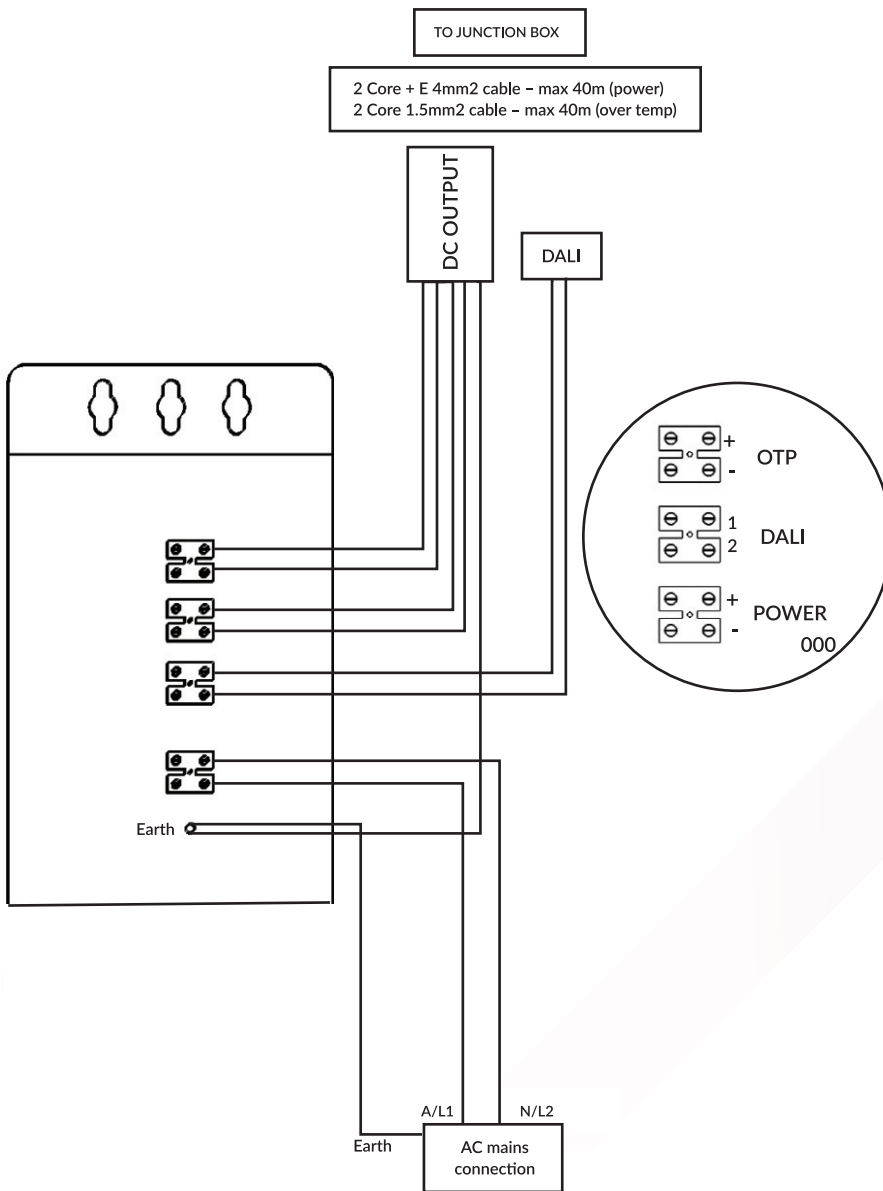

1500W REMOTE GEAR TRAY

220 - 480v - DALI

240V SINGLE PHASE OR 415V TWO PHASE

MODEL	INPUT VOLTAGE	CURRENT DRAW	DIMMING	DIMENSIONS	WEIGHT	WARRANTY
Legacy 1500W GT	200-480VAC	240V-7A/415V-4.5A	DALI	300x200x160mm	10.3kg	10 years